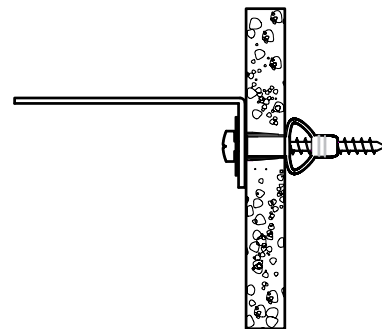

### \* WALL MATERIAL:

Drywall without available wood stud.

### \* ANCHORING DEVICE:

Plug with screw.

For example, an 8 mm plug provided with FIXA plug and screw set.

FIGURE 2

---

## \* MATÉRIAU DE LA CLOISON :

Maçonnerie